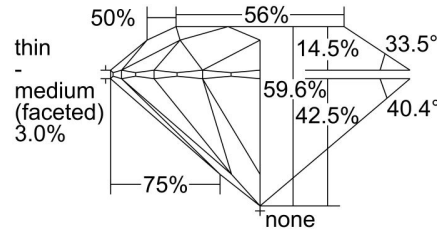

GIA NATURAL DIAMOND GRADING REPORT

January 05, 2024
 GIA Report Number 5486278424
 Shape and Cutting Style Round Brilliant
 Measurements 8.72 - 8.76 x 5.21 mm

GRADING RESULTS

Carat Weight 2.40 carat
 Color Grade G
 Clarity Grade VS2
 Cut Grade Very Good

ADDITIONAL GRADING INFORMATION

Polish Excellent
 Symmetry Very Good
 Fluorescence Medium Blue
 Inscription(s): GIA 5486278424
 Comments: Pinpoints are not shown.

PROPORTIONS

Profile to actual proportions

CLARITY CHARACTERISTICS

KEY TO SYMBOLS*

-  Feather
-  Crystal
-  Cloud
-  Needle

* Red symbols denote internal characteristics (inclusions). Green or black symbols denote external characteristics (blemishes). Diagram is an approximate representation of the diamond, and symbols shown indicate type, position, and approximate size of clarity characteristics. All clarity characteristics may not be shown. Details of finish are not shown.