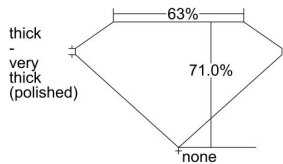

GIA®

FACSIMILE

GIA REPORT 2156120544

Verify this report at GIA.edu

GIA NATURAL DIAMOND DOSSIER®

January 05, 2024
GIA Report Number 2156120544
Shape and Cutting Style ..... Square Emerald Cut
Measurements ..... 4.84 x 4.74 x 3.36 mm

GRADING RESULTS

Carat Weight ..... 0.71 carat
Color Grade ..... E
Clarity Grade VS2

ADDITIONAL GRADING INFORMATION

Polish ..... Excellent
Symmetry ..... Very Good
Fluorescence ..... None
Clarity Characteristics ..... Cloud, Crystal
Inscription(s): GIA 2156120544

PROPORTIONS

Profile not to actual proportions

GRADING SCALES

GIA COLOR SCALE		GIA CLARITY SCALE			
COLORLESS	D	VERY VERY SLIGHTLY INCLUDED	FLAWLESS		
	E		INTERNALLY FLAWLESS		
	F	VERY SLIGHTLY INCLUDED	VS₁		
	G		VS₂		
	H		VS₁		
	NEAR COLORLESS	I	SLIGHTLY INCLUDED	VS₂	
		J		SI₁	
		FAINT	K	INCLUDED	SI₂
			L		I₁
			M		I₂
VERT LIGHT	N	LIGHT	I₃		
	O				
	P				
	Q				
	R